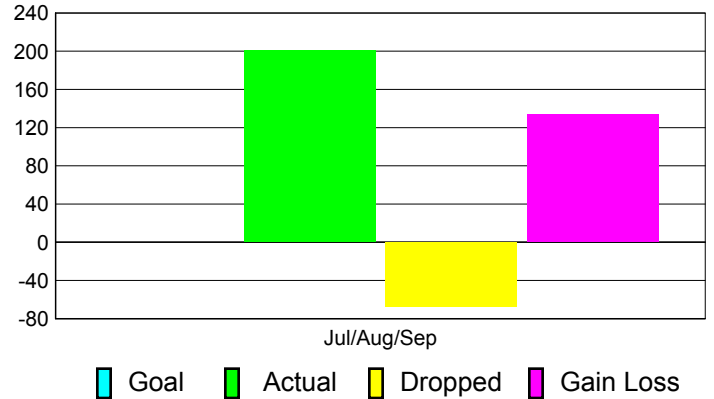

### YTD Status Quo Clubs 2011-2012

Status Quo Clubs Compared to Status Quo Members

## MEMBERSHIP

**Membership Results**  
2011-2012

**Membership**  
2010-2011

Month	Net Memb Goal	Actual New Memb	Actual Dropped Memb	Gain/Loss of Memb	Gain/Loss of Memb
Jul/Aug/Sep		201	-67	134	187
<b>Totals</b>		<b>201</b>	<b>-67</b>	<b>134</b>	<b>187</b>

### Membership Results 2011-2012

Goal, New, Dropped, Gain/Loss

### Comparison of Membership Gain/Loss

Current Year Compared to the Previous Year